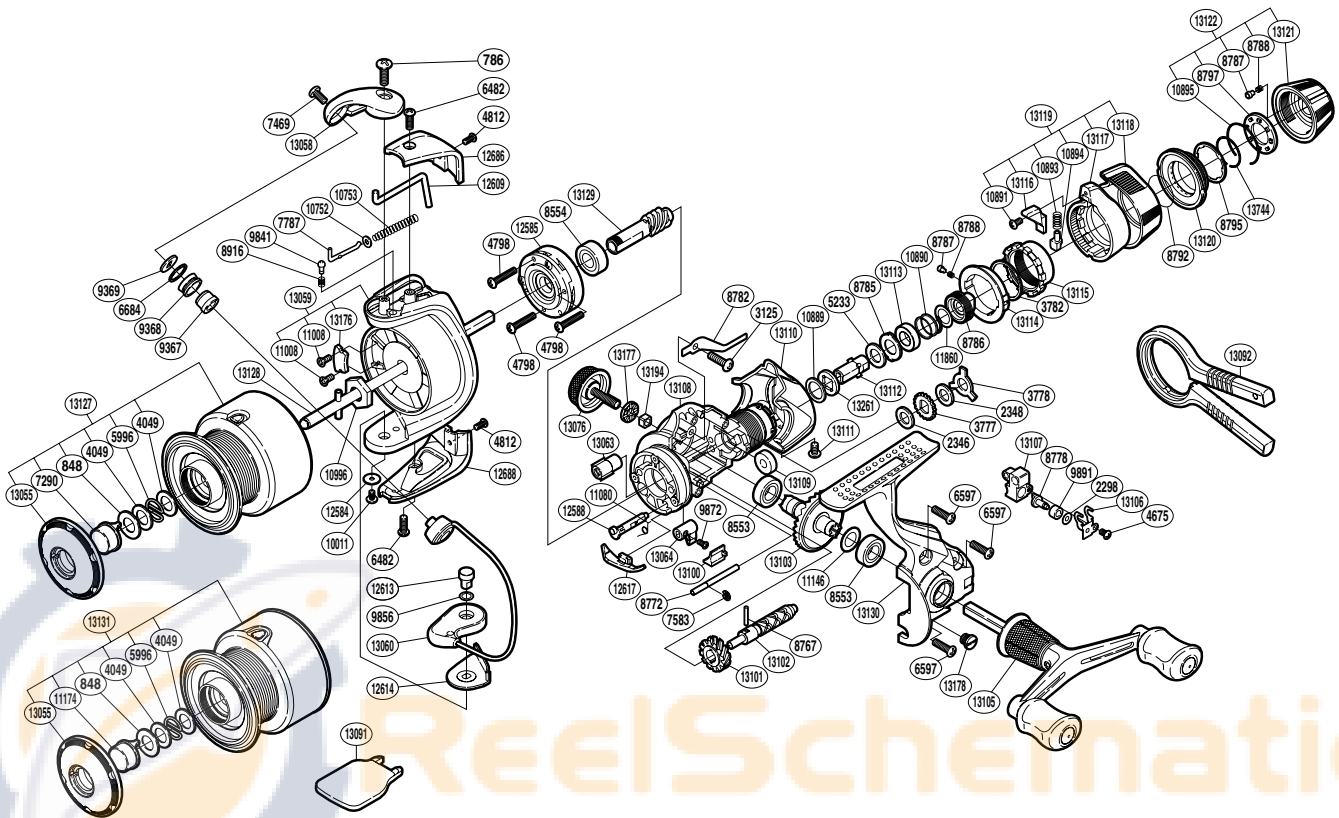

## SUP-3000SGTRC

(1SG483003G)

Please note that the number of adjusting washers may not be the same as shown in the exploded views. (Adjustment will vary with each individual product.)

Part No.	Description	Part No.	Description	Part No.	Description
RD 0786	Screw	RD 9368	Line Roller	RD13101	Idle Gear
RD 0848	Washer	RD 9369	Line Roller Washer	RD13102	Worm Shaft
RD 2298	Spacer	RD 9841	Click Pin	RD13103	Drive Gear
RD 2346	Drag Washer	RD 9856	Washer	RD13105	Double Paddle Handle Assembly
RD 2348	Drag Washer	RD 9872	Screw	RD13106	Oscillating Slider Retainer
RD 3125	Screw	RD 9891	Oscillating Slider Bushing	RD13107	Oscillating Slider
RD 3777	Click Gear	RD10011	Screw	RD13108	Body
RD 3778	Eared Washer	RD10752	Spring Guide A Support	RD13109	Drag Shaft C
RD 3782	Fightin' Pressure Screw Washer	RD10753	Bail Spring	RD13110	Rear Protector
RD 4049	Washer	RD10889	Drag Washer	RD13111	Screw
RD 4675	Screw	RD10890	Drag Coil Spring	RD13112	Drag Shaft A
RD 4798	Screw	RD10891	Screw	RD13113	Drag Collar
RD 4812	Screw	RD10893	Position Pin Spring	RD13114	Lever Click Gear
RD 5233	Drag Washer	RD10894	Lever Position Pin	RD13115	Fightin' Pressure Screw
RD 5996	Locking Spring	RD10895	Click Plate Retainer	RD13116	Fightin' Lever Inner B
RD 6482	Screw	RD10996	Rotor Nut	RD13117	Fightin' Lever Inner A
RD 6597	Screw	RD11008	Screw	RD13118	Fightin' Lever Outer
RD 6684	Line Roller Spacer	RD11080	Anti-Reverse Cam Spring	RD13119	Fightin' Lever Assembly
RD 7290	Push Button	RD11146	Washer	RD13120	Drag Programmer B
RD 7469	Screw	RD11860	Washer	RD13121	Drag Programmer A
RD 7583	E Lock	RD12584	Washer	RD13122	Drag Programmer Assembly
RD 7787	Bail Spring Guide A	RD12585	Roller Clutch Assembly	RD13127	Spool Assembly
RD 8553	Ball Bearing	RD12588	Anti-Reverse Cam	RD13128	Main Shaft
RD 8554	Ball Bearing	RD12609	Bail Trip Lever	RD13129	Pinion Gear
RD 8767	Worm Shaft Pin	RD12613	Bail Hold Support Shaft	RD13130	Side Cover
RD 8772	Oscillating Guide	RD12614	Bail Hold Support Spacer	RD13176	Counter Weight
RD 8778	Oscillating Pawl	RD12617	Bail Trip Strike	RD13177	Handle Screw Cap Spacer
RD 8782	Drag Click	RD12686	Bail Spring Cover	RD13178	Oil Cap
RD 8785	Eared Washer	RD12688	Bail Hold Support Guard	RD13194	Handle Screw Lock
RD 8786	Pressure Screw	RD13055	Push Button Collar	RD13261	Drag Shaft B
RD 8787	Click Pin	RD13058	Bail Arm	RD13744	Drag Knob Retainer
RD 8788	Click Spring	RD13059	Rotor		
RD 8792	Drag Knob Friction Ring	RD13060	Bail Assembly	RD11174	Push Button
RD 8795	Drag Knob Washer	RD13063	Worm Bushing	RD13131	Spare Spool Assembly
RD 8797	Click Plate	RD13064	Anti-Reverse Lever		
RD 8916	Click Spring	RD13076	Handle Screw Cap	RD13091	Spool Wrench (accessory)
RD 9367	Line Roller Bushing	RD13100	Anti-Reverse Lever Cover	RD13092	Knob Wrench (accessory)